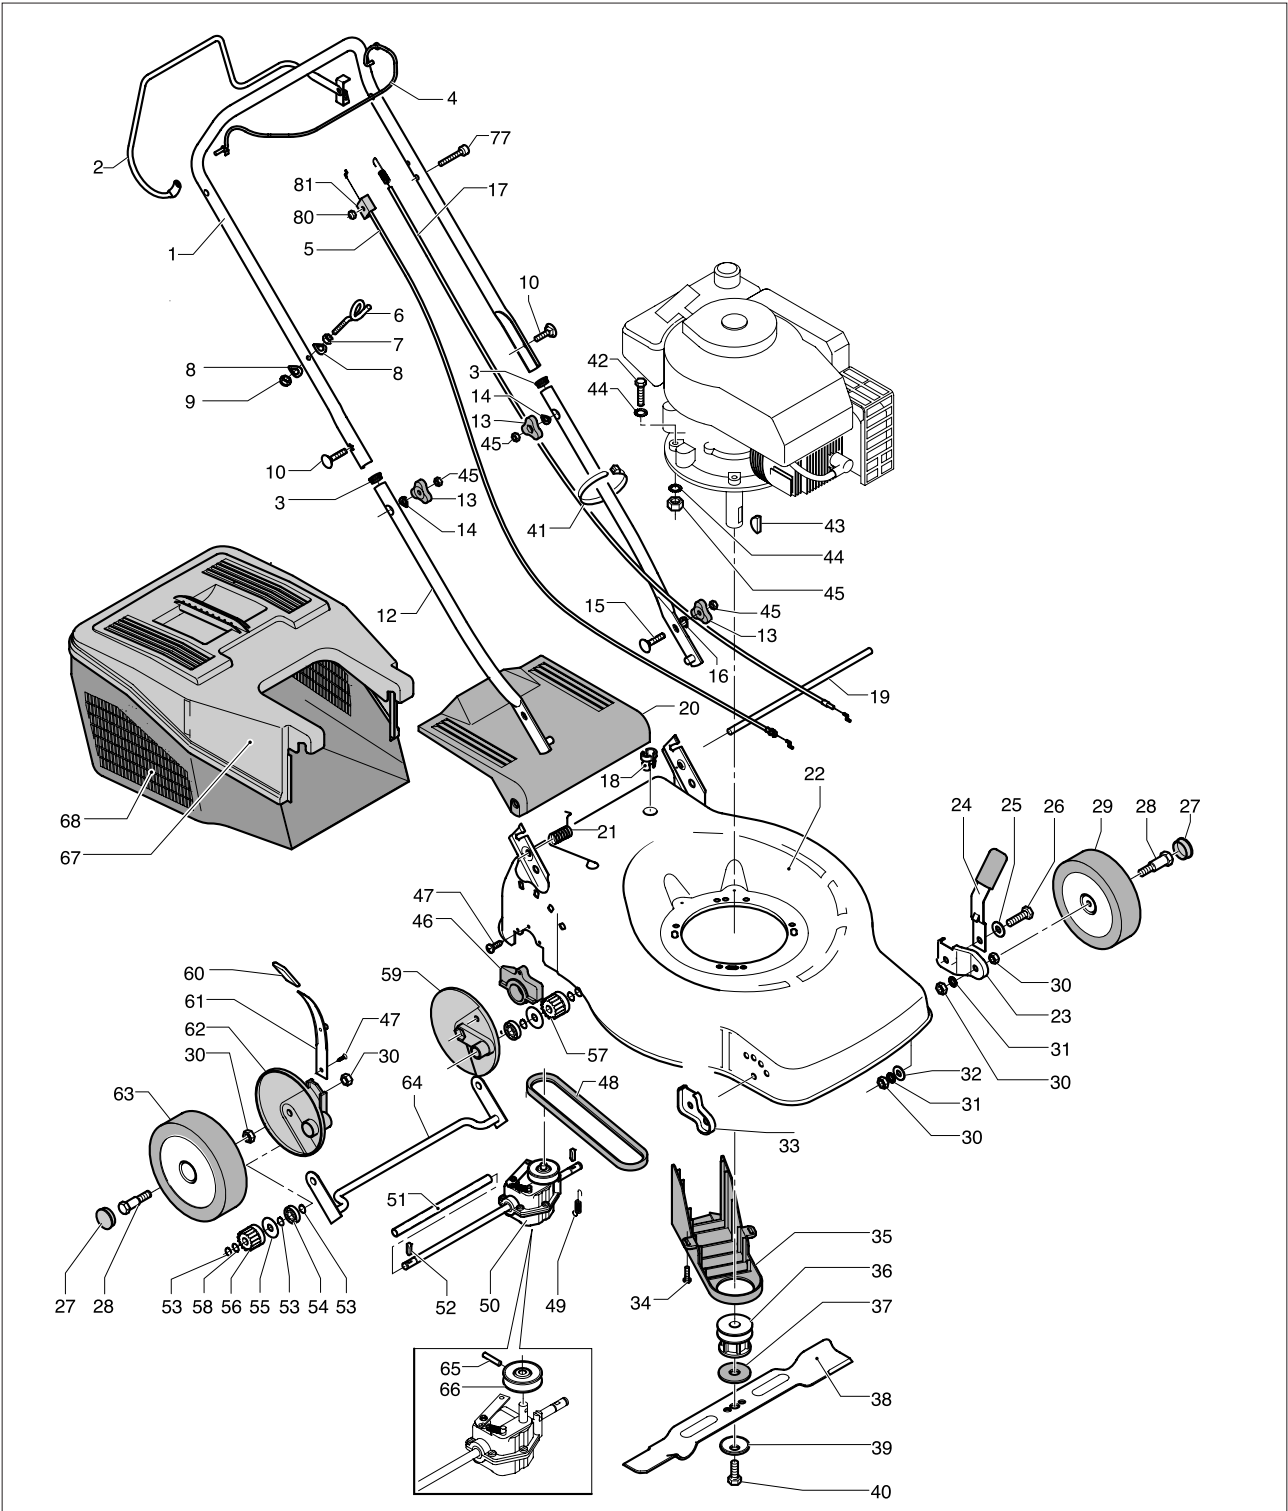

brand	PARTNER

date	OCT/04	SHEET 1/2

Model

P 4046SD

Product number

953878141